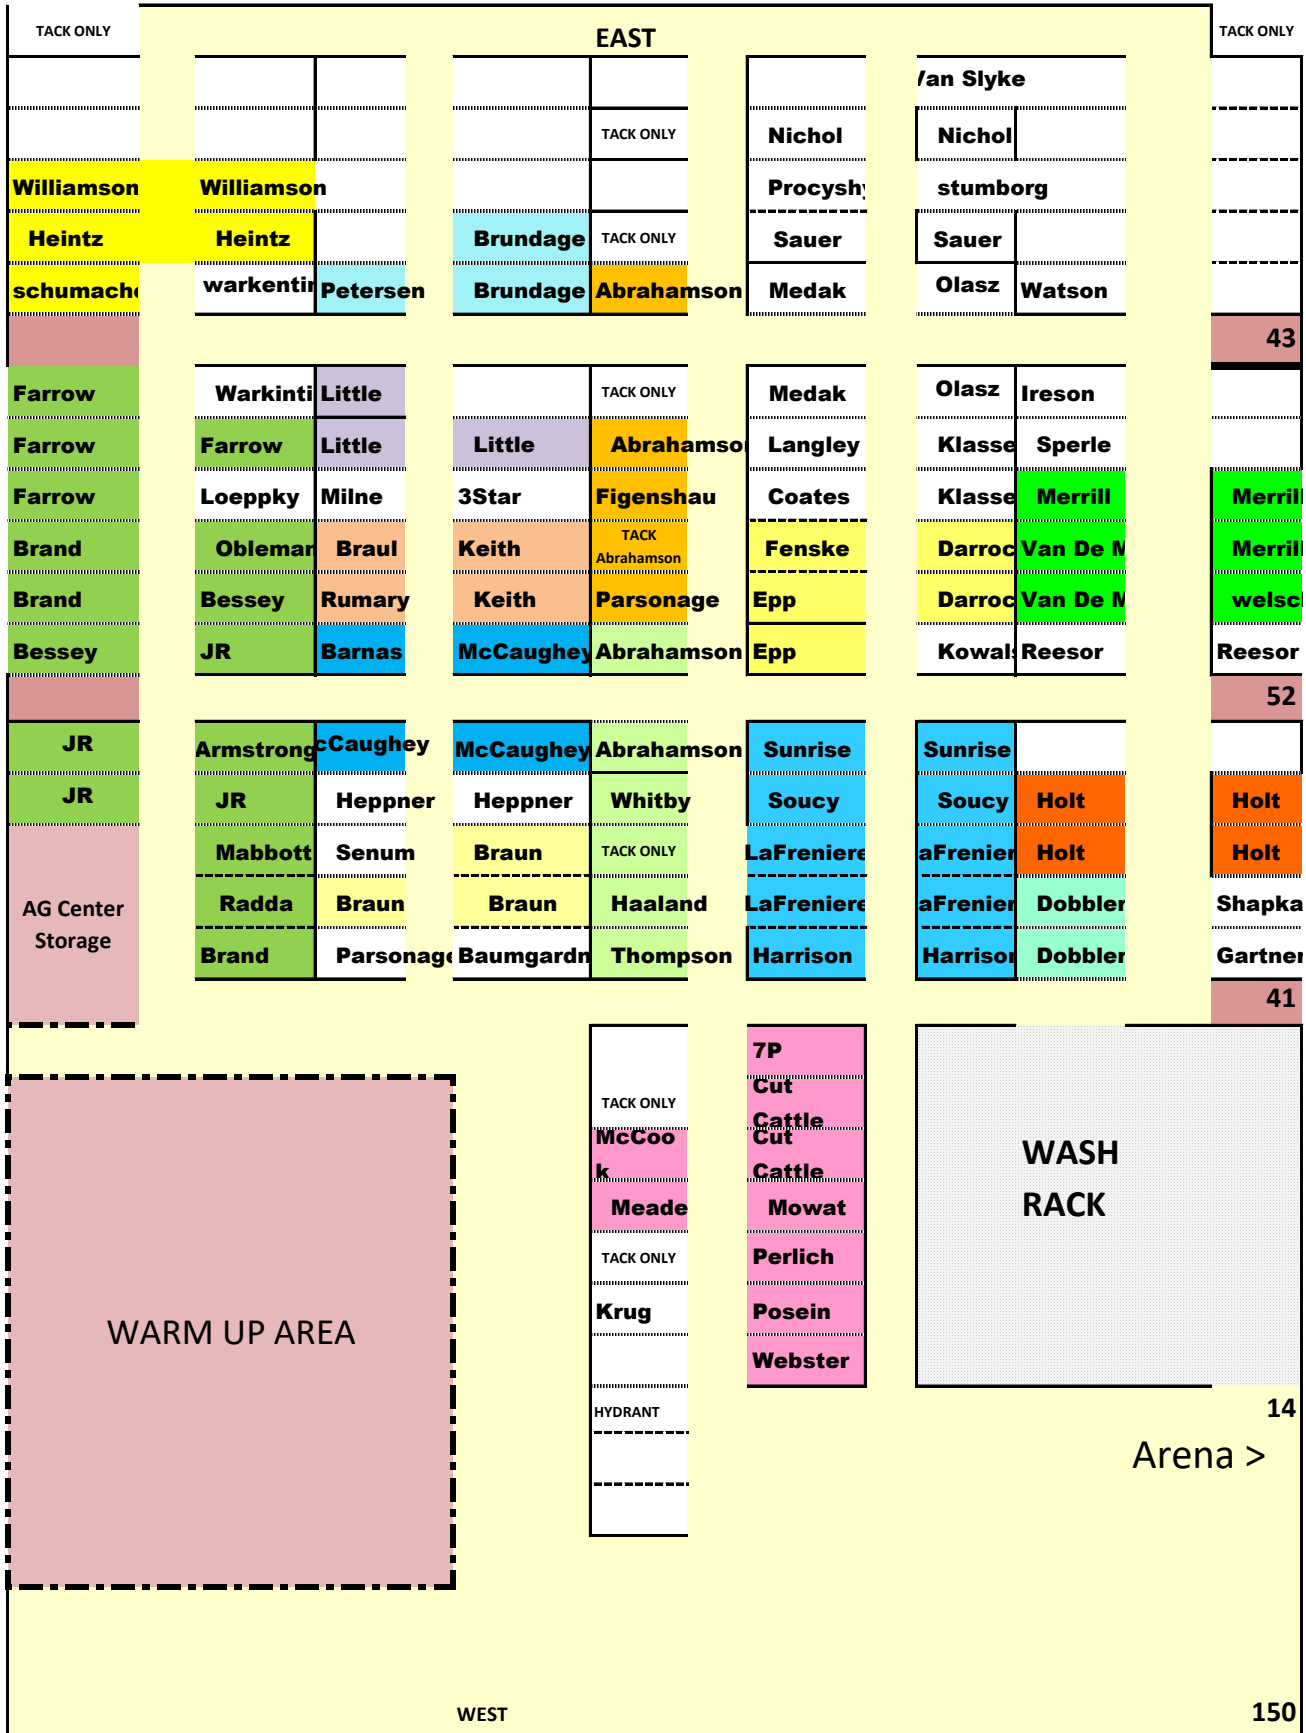

Prairieland Ag Center 2022 Classic Cowhorse Map

145 Horse Stalls

9 Tack only stalls

# PrairieLand Ag Center 2022 Classic Cowhorse Map